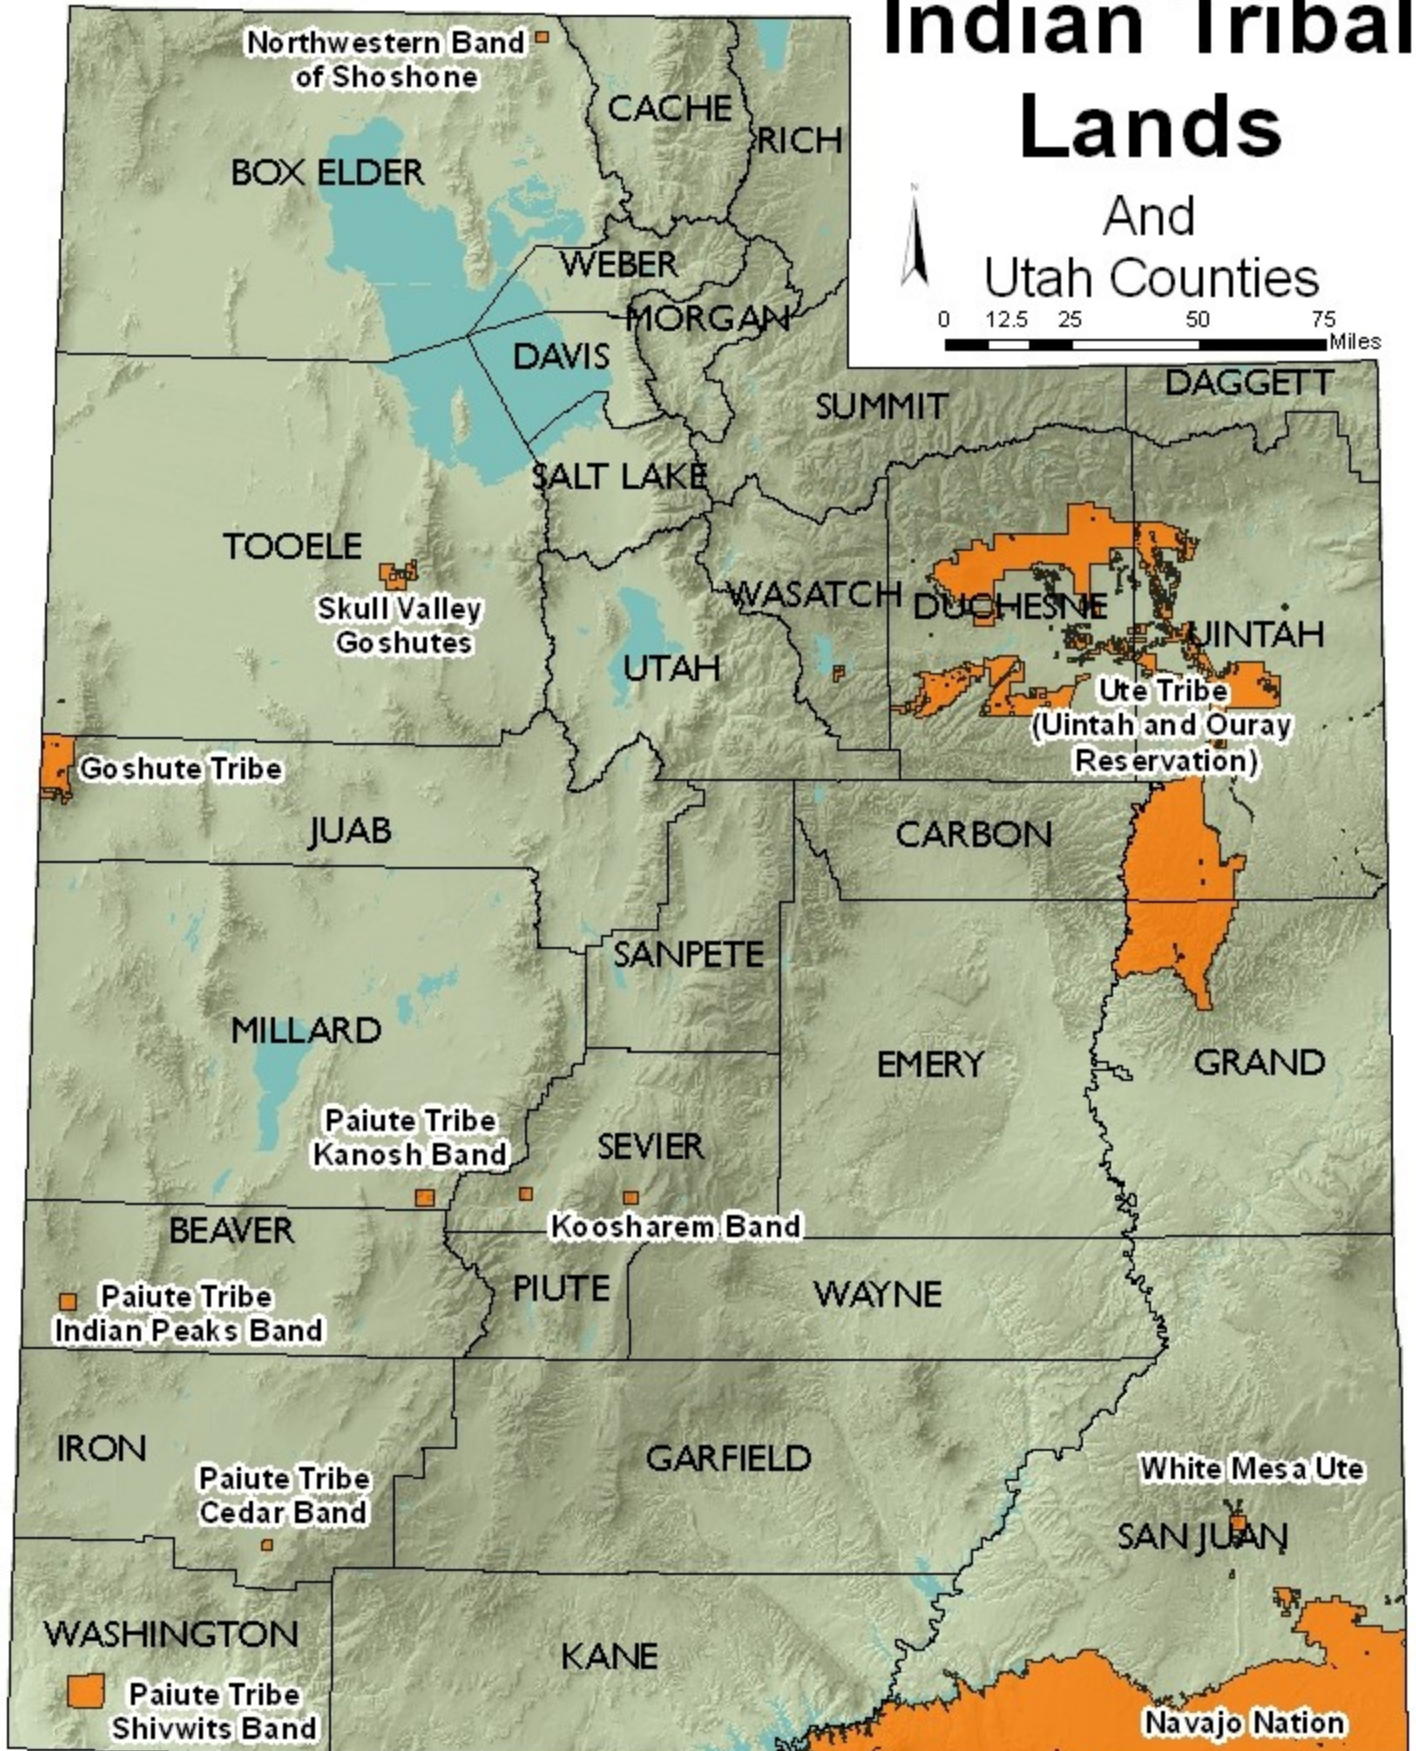

# Indian Tribal Lands

And  
Utah Counties

0 12.5 25 50 75 Miles

San Juan Southern Paiute  
(reservation land not designated)